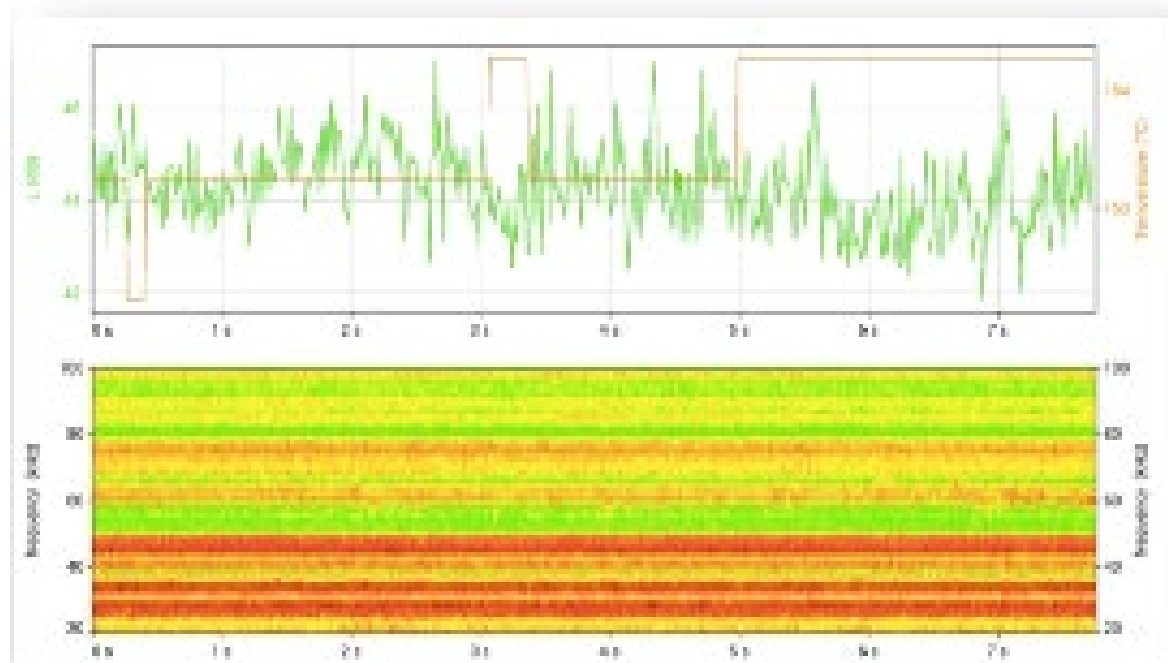

Steam Trap that is working showing a regular cycle

*Good condition [clear working cycles]*

Steam Trap that is not working showing no regular cycle

*Leaking [no working cycles]*