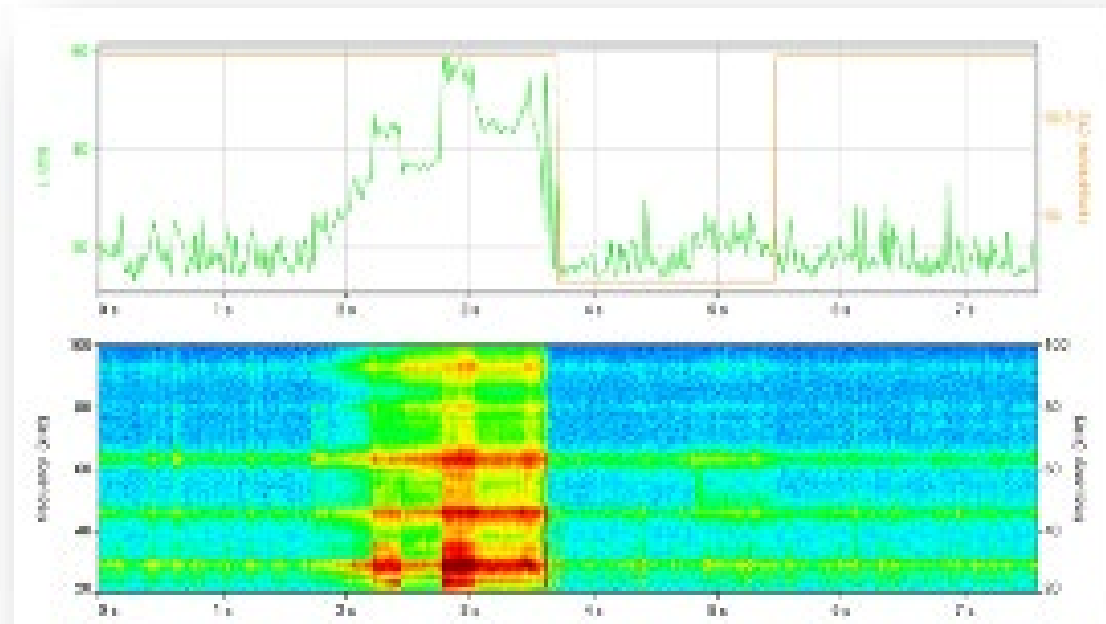

Steam Trap that is working showing a regular cycle

*Good condition [clear working cycles]*

Steam Trap that is not working showing no regular cycle

*Leaking [no working cycles]*